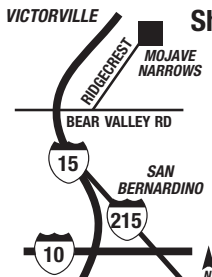

(Show Car Prior to 1982)

FM **98.99** OR

THE HIGHWAY STATIONS

HIGHWAY COUNTRY FM **107.3** OR **101.5**

Cruise Route 66 to Victorville, bring the family and join the fun!
CAR SHOW PARTICIPANTS - 2nd Admission FREE

Present coupon and \$20 - Receive 2nd admission free.
 Valid only if arriving in Classic Show Car. Day use only.

Show car space on lawn near main stage
PEOPLE'S CHOICE AWARD GIVEN EACH DAY!

MOJAVE NARROWS REGIONAL PARK • 18000 Yates Rd
 South of Victorville off I-15, 4 miles east on Bear Valley Rd
 to Ridgecrest Ave then north 3 miles to the park.

1-951-780-8810 www.huckfinn.com

Cruise Route 66 to Victorville, bring the family and join the fun!
CAR SHOW PARTICIPANTS - 2nd Admission FREE

Present coupon and \$20 - Receive 2nd admission free.
 Valid only if arriving in Classic Show Car. Day use only.

Show car space on lawn near main stage
PEOPLE'S CHOICE AWARD GIVEN EACH DAY!

MOJAVE NARROWS REGIONAL PARK • 18000 Yates Rd
 South of Victorville off I-15, 4 miles east on Bear Valley Rd
 to Ridgecrest Ave then north 3 miles to the park.