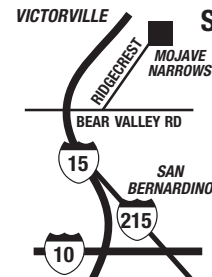

(Show Car Prior to 1982)

FM **98.99** OR

THE HIGHWAY STATIONS

HIGHWAY COUNTRY FM **107.3** OR **101.5**

Cruise Route 66 to Victorville, bring the family and join the fun!
CAR SHOW PARTICIPANTS - 2nd Admission FREE

Present coupon and \$20 - Receive 2nd admission free.
 Valid only if arriving in Classic Show Car. Day use only.

Show car space on lawn near main stage
PEOPLE'S CHOICE AWARD GIVEN EACH DAY!

MOJAVE NARROWS REGIONAL PARK • 18000 Yates Rd
 South of Victorville off I-15, 4 miles east on Bear Valley Rd
 to Ridgecrest Ave then north 3 miles to the park.

1-951-780-8810 www.huckfinn.com

Cruise Route 66 to Victorville, bring the family and join the fun!
CAR SHOW PARTICIPANTS - 2nd Admission FREE

Present coupon and \$20 - Receive 2nd admission free.
 Valid only if arriving in Classic Show Car. Day use only.

Show car space on lawn near main stage
PEOPLE'S CHOICE AWARD GIVEN EACH DAY!

MOJAVE NARROWS REGIONAL PARK • 18000 Yates Rd
 South of Victorville off I-15, 4 miles east on Bear Valley Rd
 to Ridgecrest Ave then north 3 miles to the park.